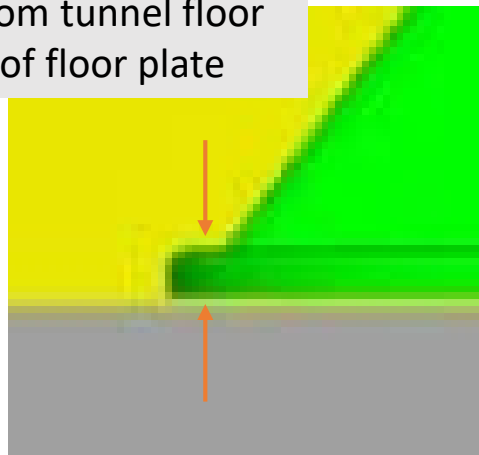

1.5" from tunnel floor
to top of floor plate

Center of ceiling pin
located at center of
floor turntable