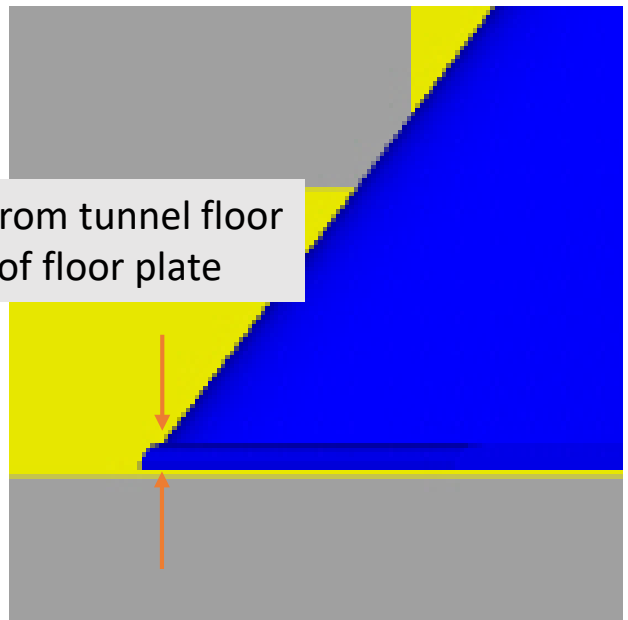

1.25" from tunnel floor
to top of floor plate

Center of ceiling pin
located at center of
floor turntable